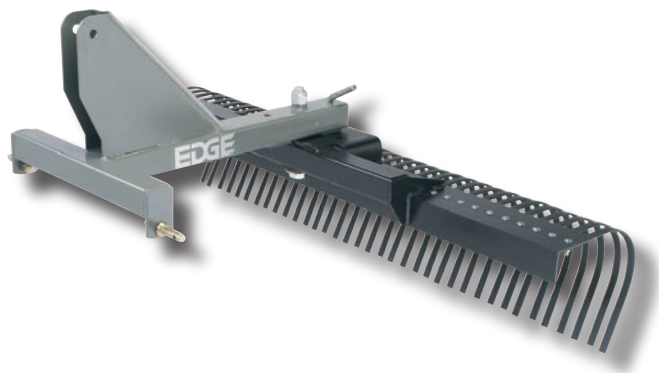

Landscape Rake

From grading and removing rocks to pulverizing soil and preparing a seedbed, CEAttachments has the rake attachment you need to make your compact utility tractor a valuable lawn and landscape tool.

Perfect for grading, leveling and spreading soil, and removing rocks and debris. Also used for breaking up clumps, spreading gravel and smoothing loose materials on sports fields and arenas. Heavy frame construction and individually replaceable 5/16" x 1" x 16" tines.