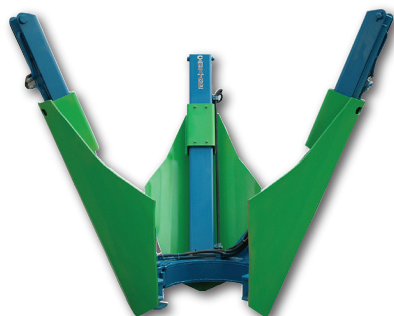

Date: 01/12/10

New Tree Transplanters

EDGE Standard Duty

All new Standard and Heavy-Duty Tree Transplanters are now available from CEAttachments.

Four all new EDGE Standard-Duty models have been added to the lineup of attachments for skid steer loaders:

- 24", 30", 40" and 50" models with 3-6 blades
- 25° Angle semi-truncated 1/4" high alloy steel blades

Optional Rear Stabilizers

CareTree Heavy Duty

Six new CareTree Heavy-Duty Tree Transplanters are offered:

- 28", 32", 36", 42", 48" and 54" models
- Cone, truncated and semi-truncated blades

Note: Rear stabilizers and counterweights are recommended on all skid steers and track loaders.

New Part Number	Description	Replaces Part Number	Retail Price
503271	24" Tree Transplanter - Standard Duty EDGE 324	-	\$5,661.00
503272	30" Tree Transplanter - Standard Duty EDGE 330	-	\$7,852.00
503273	40" Tree Transplanter - Standard Duty EDGE 440	-	\$11,686.00
503567	50" Tree Transplanter - Standard Duty EDGE 650	-	\$19,684.00
503665	28" Tree Transplanter - Heavy Duty	501075	\$15,700.00
503666	32" Tree Transplanter - Heavy Duty	502026	\$16,200.00
503667	36" Tree Transplanter - Heavy Duty	500760	\$17,200.00
503668	42" Tree Transplanter - Heavy Duty	501651	\$23,000.00
503669	48" Tree Transplanter - Heavy Duty	-	\$24,400.00
503670	54" Tree Transplanter - Heavy Duty	-	\$27,100.00