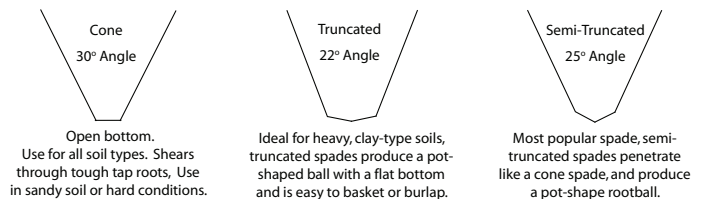

Tree Transplanter

EDGE Standard Duty

Standard Duty with optional rear stabilizers

CareTree Heavy Duty

Optional Rear Stabilizer

Landscape professionals and nurserymen can transform their compact equipment into useful and profitable tools for tree and shrubbery planting, transplanting and removal.

Perfect for landscapers and nursery owners, the Standard and Heavy-Duty Tree Transplanters allow you to take advantage of the power of your skid steer and transplant mature trees with up to 54" (1372 mm), 2125 lb. (964 kg) root balls. EDGE Standard Duty units come standard with semi-truncated 1/4" high alloy steel blades and additional valve port for operating rear stabilizers. CareTree Heavy-Duty units offer three spade styles to choose from; Cone, Semi-Truncated and Truncated.

Rear stabilizers and counterweights are recommended on all skid steers and track loaders. Come complete with hoses and flat face couplers.

- Transplant trees with up to 54" root ball diameter
- Models with 3, 4 or 6 blades made of 1/4" high alloy steel
- Standard and Heavy-Duty models available